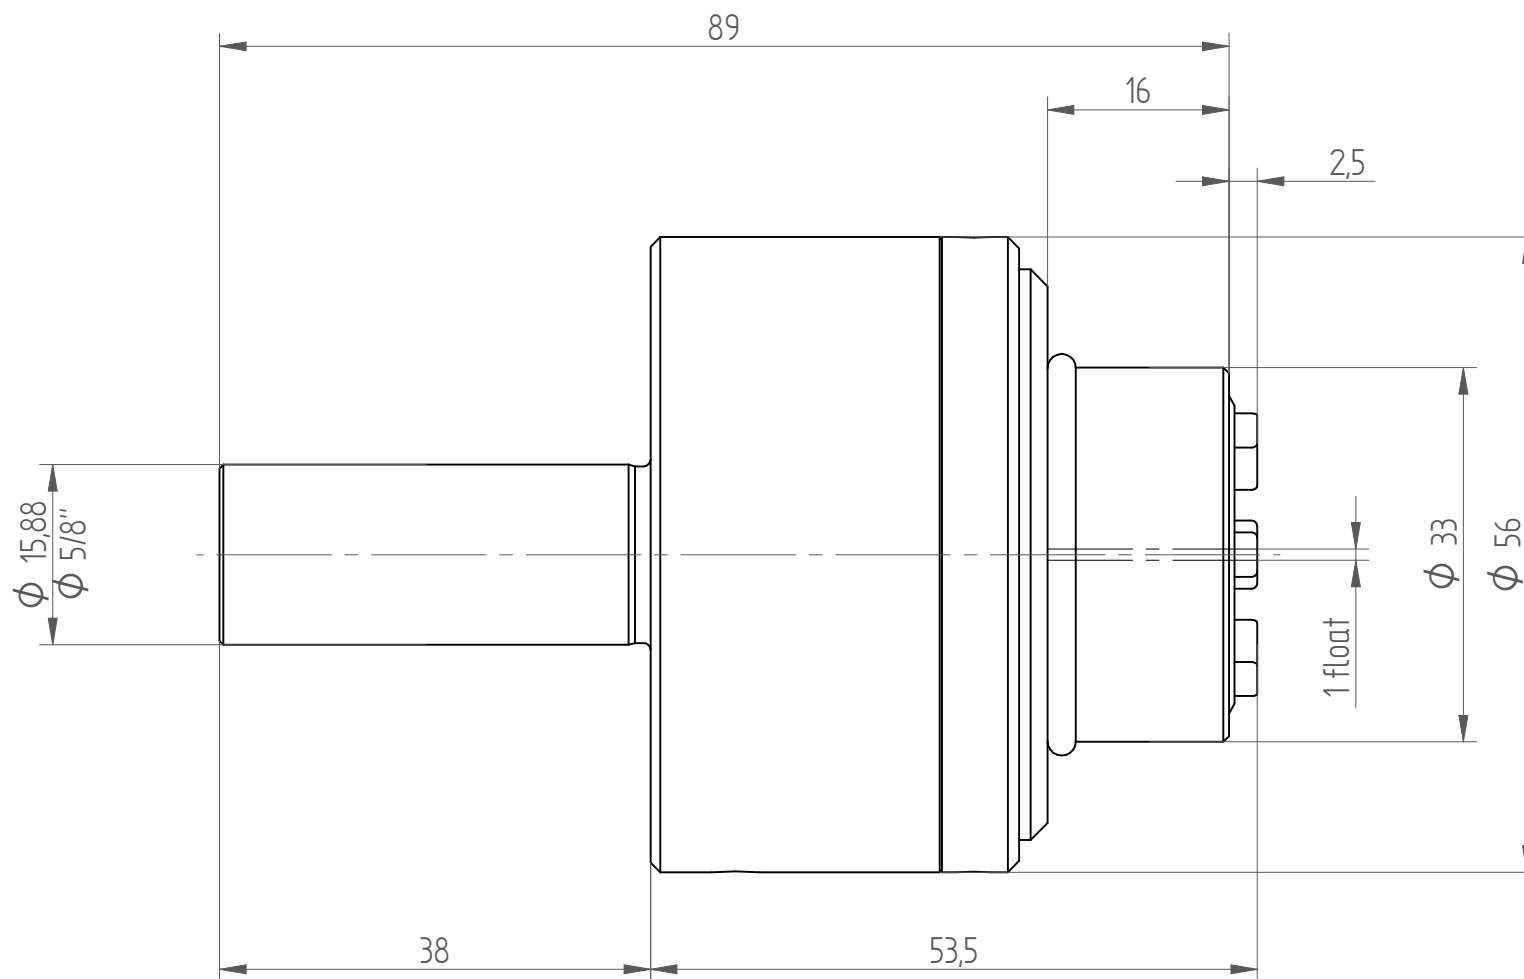

Swiss
Precision
Tools

REGO-FIX®

REGO-FIX AG
Obermattweg 60
4456 Tenniken / Switzerland

Phone +41 61 976 14 66
Fax +41 61 976 14 14
www.rego-fix.com

This is a non-controlled copy. All information given herein is subject to change without notice

The information given herein has been carefully checked and is believed to be correct. REGO-FIX, however, assumes no responsibility or liability for any errors, inaccuracies or omissions that may appear in this drawing

This document is subject to copyright laws. No part of this document may be reproduced or transmitted in any form or any means, electronic or mechanic, for any purpose, without the express written permission of REGO-FIX

Type : PHC5/8" _ER20
Part No. : 261692004
Date : 18.02.2015
Scale : 1.5:1